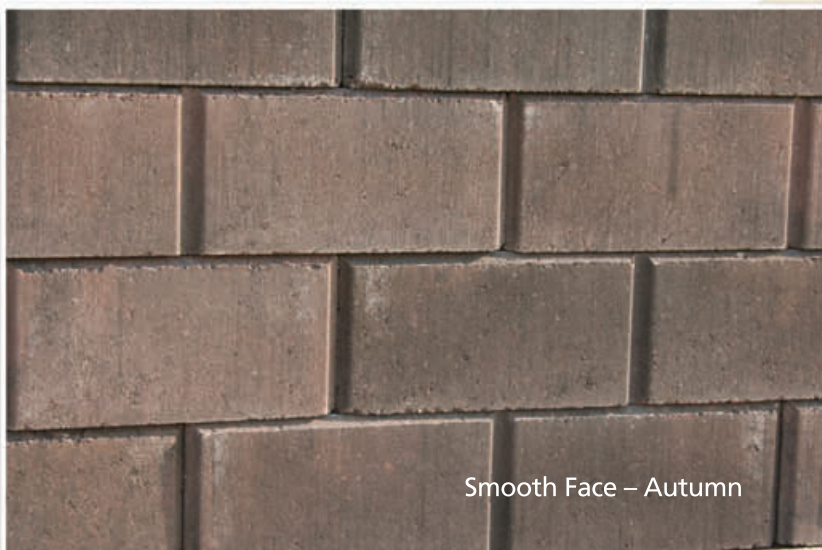

Smooth Face – Chestnut

Smooth Face – Sandlewood

Smooth Face – Autumn

Moderra® Brick... the Mortarless Masonry Veneer with all the Virtues of Traditional Brick at Half the Cost!

Moderra® is ideal for any commercial, industrial, or residential construction (large or small). Moderra's revolutionary design eliminates all the inconveniences and costs of traditional masonry construction. Utilizing patented, and patent pending, Moderra Bracket technology - Moderra Mortarless Masonry Veneer saves you time and money.

- 50% Less Labor — Saves You Money
- Design Flexibility
- Mortarless Construction — No Mason Needed
- Engineered and Tested
- Guaranteed

Now Available in Smooth Brick!

Masonry made easy™
Moderra
Mortarless Masonry Veneer